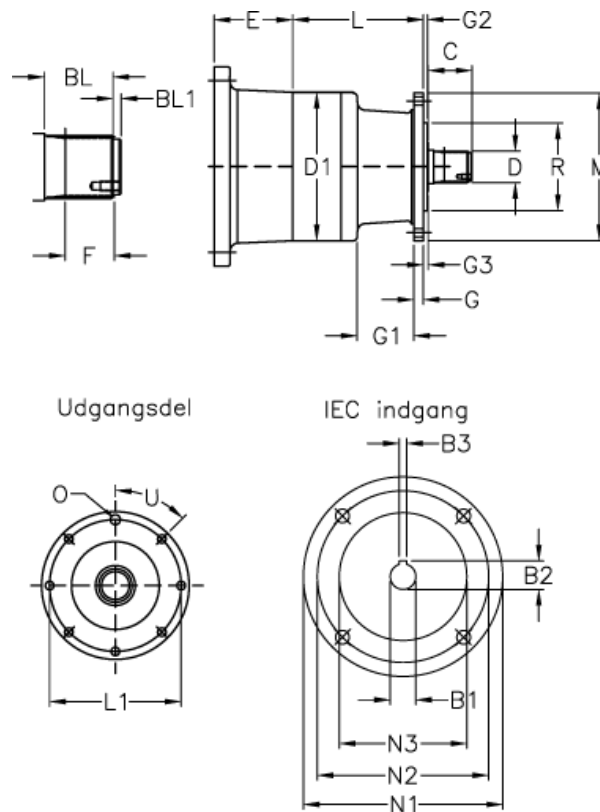

# Data Sheet

Article number: 473000103483049

Description: Trasmital 300 L1-3,48 HZ-P132  
heavy duty solid splined shaft

## Measures

B1 = 38	E = 114	M = 185
B2 = 41	F = 30	N1 = 300
B3 = 10	G = 12	N2 = 265
BL = 43	G1 = 71	N3 = 230
BL1 = 5	G2 = 5	O = 8x10,5
C = 55	G3 = 6	R = 110
D = B40x36	L = 115	U degrees = 45
D1 = 185	L1 = 165	